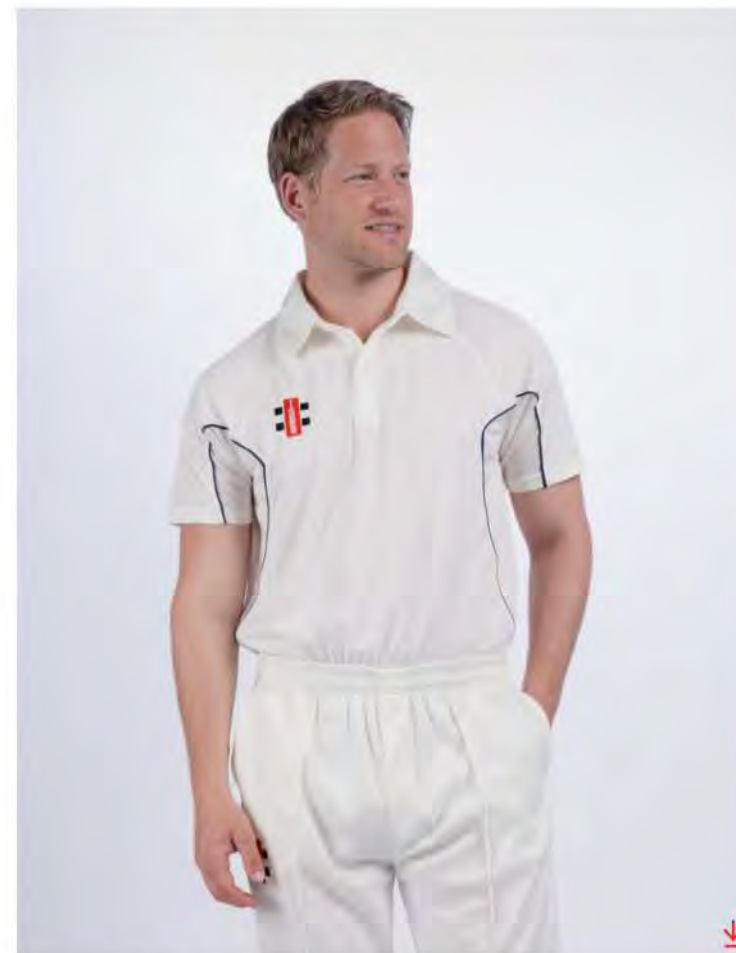

STORM SHORT SLEEVE SHIRT

Fit: Standard.
Materials: 100% Polyester.
Features: Ergonomic design. Mesh side panels for added ventilation.
Sizes: 5 - 12yrs and XXS - XXL.
Colour Options: Ivory only.
Trim Options: Ivory and Navy.
Price: £24.99 - £29.99

I: 502120+ / N: 502130+