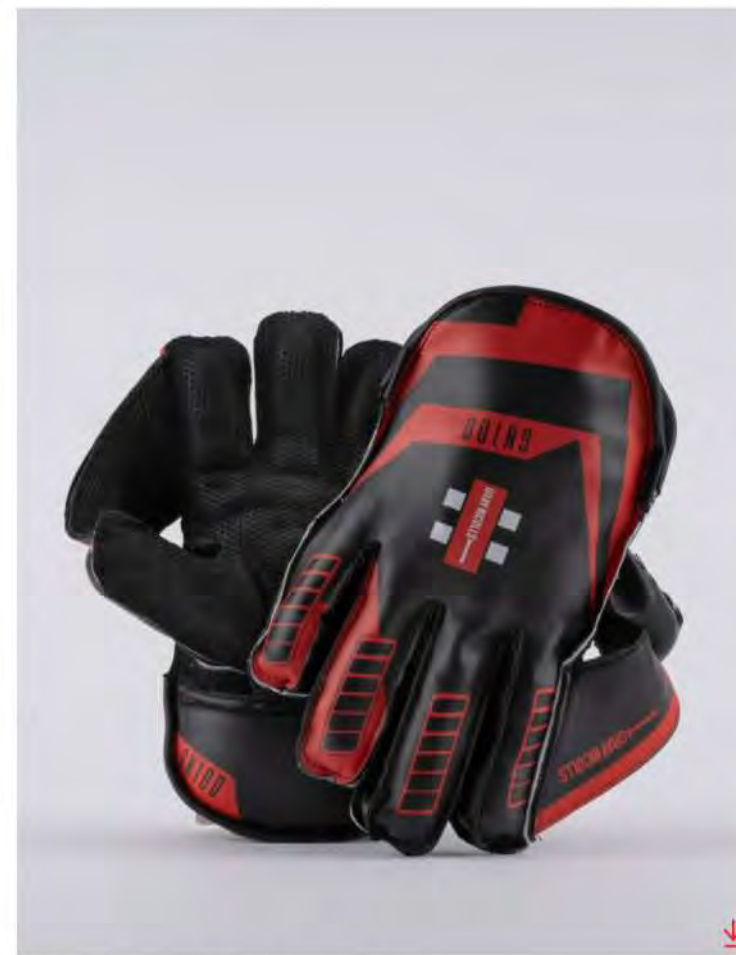

GN100 WK STARTER GLOVES

Playing Level:	Junior.
Overview:	Stylish junior glove with short rounded cuff design for juniors.
Grip:	Ping pong grip gives a flexible and durable catching surface.
Technical Features:	Designed specifically for junior cricketers, these are lightweight and flexible to enhance catching, durable grippy palm.
Materials:	PVC backing, ping pong rubber grip, cotton lining.
Sizes:	XXSJ, XSJ and SJ.
Colour Options:	Black/Red only.
Price:	£30.99

571060+