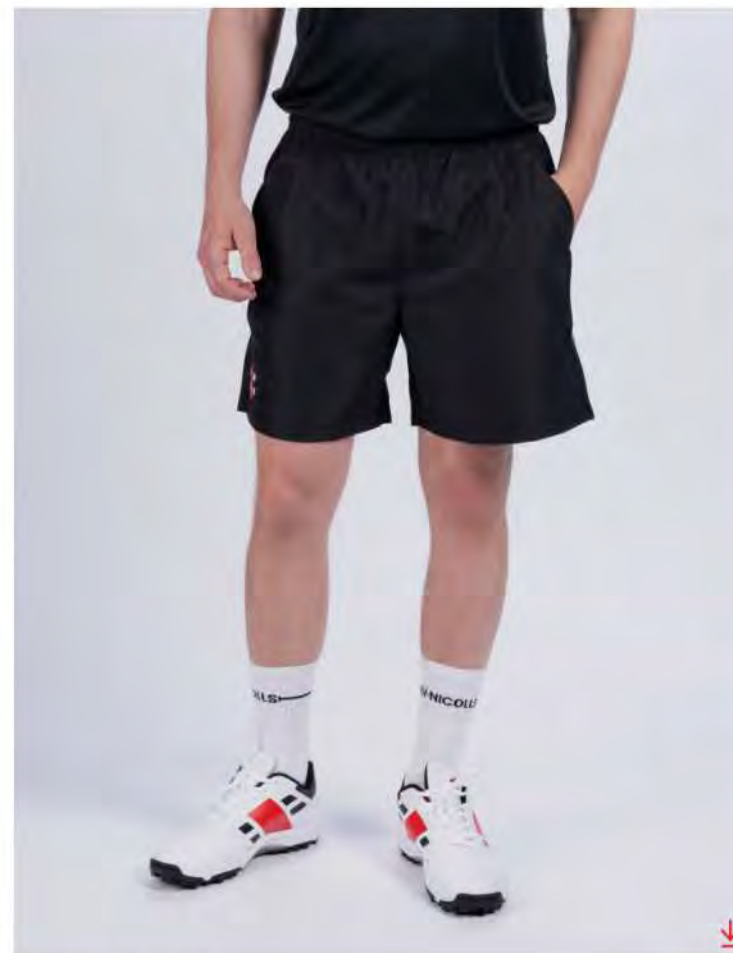

STORM SHORTS

Fit: Standard.
Materials: 100% Polyester.
Features: Ergonomically designed.
Ventilation zones.
Adjustable fit.

Sizes: 5 - 12yrs and XXS - XXXL.
Colour Options: Navy and Black.

Trim Options: None.
Price: £16.99 - £19.99

N: 50200+ / B: 50230+