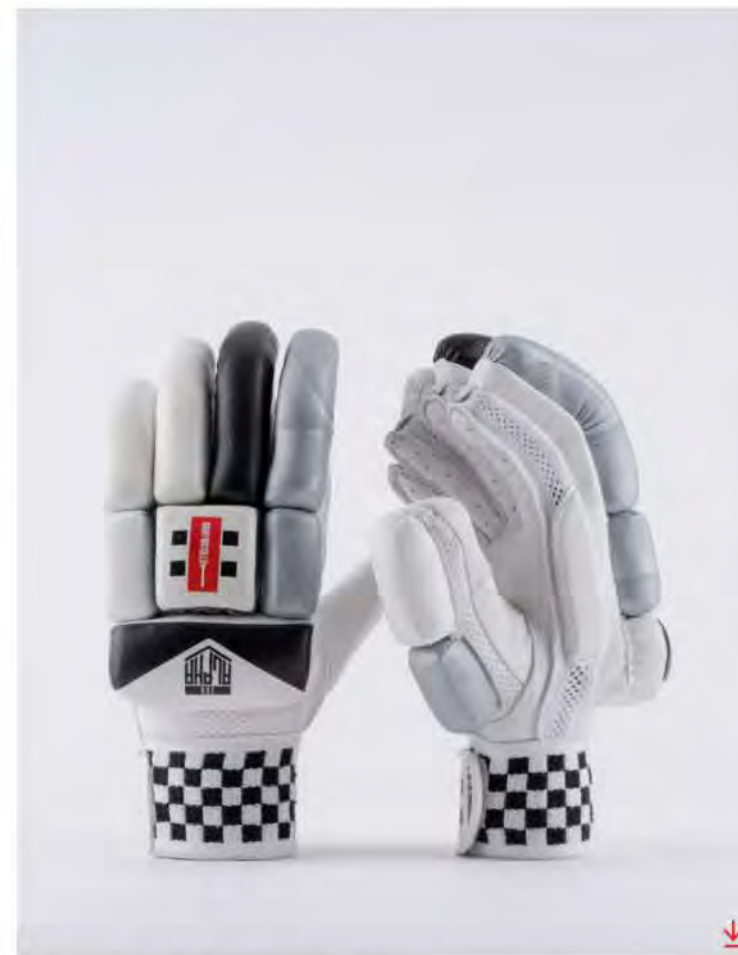

POWERPLAY

CLADS

BAT GLOSSARY

GLOVE GLOSSARY

PADS GLOSSARY

SIZE CHARTS

ALPHA 600 BATTING GLOVES

Playing Level:	Pro.
Features:	Classic pre curved finger design with fibre shield protection throughout both gloves.
Protection Features:	Tri-layer: Curved 3D fibre shield, ultra light HDF and diffuser foam.
Side Bar Protection:	Shield EVA flex finger bar.
Materials:	High grade PU, premium leather palm, double sided sweat band.
Protection:	★★★★
Sizes:	Y, S, A and GEM.
Colour Options:	White/Black only.
Price:	£56.99

GEM: 52149+ / OTHERS: 52152+

ALPHA 300 BATTING GLOVES

Playing Level:	Club.
Features:	Classic pre curved finger design with strategic splits which improve flexibility.
Protection Features:	Tri-layer: Fibre shield on first two fingers, classic cotton padding with diffuser foam soft fill layer.
Side Bar Protection:	Shield EVA.
Materials:	Lightweight synthetic, grade two leather palm, double sided wrist band.
Protection:	★★★★★
Sizes:	XSJ, SJ, J, Y and A.
Colour Options:	White/Black only.
Price:	£30.99