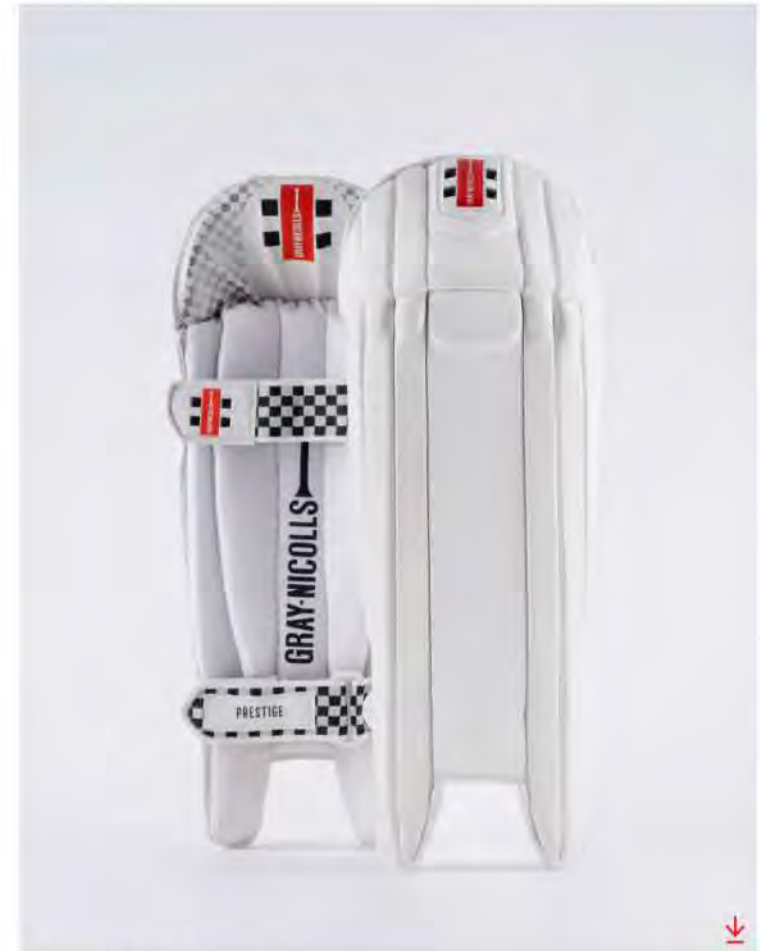

Playing Level:	Test.
Features:	Feather light pad with maximum protection and superior fit with high arch design, ergonomic knee design improves coverage with minimum restriction to movement.
Protection Materials:	Multi layer protection, lightweight HDF EVA bolsters.
Internal:	Dual layer shin bolster with vapour and diffuser foam, padded top hat and padded straps.
Materials:	High grade PU, breathable Lycra® shin bolster, leather strap.
Protection:	Five Star.
Sizes:	Y and M.
Colour Options:	
Price:	£94.99

571080+

PRESTIGE WK PADS

Playing Level:	Pro.
Features:	Lightweight pad HDF and cane rod combination padding, superior fit with high arch design, ergonomic knee design improves coverage with minimum restriction to movement.
Protection Materials:	Multi layer protection, lightweight HDF EVA bolsters.
Internal:	Dual layer shin bolster with vapour and diffuser foam, padded top hat and two inch straps.
Materials:	High grade PU, breathable Lycra® shin bolster, PU instep.
Protection:	Four Star.
Sizes:	J, Y and M.
Colour Options:	
Price:	£64.99