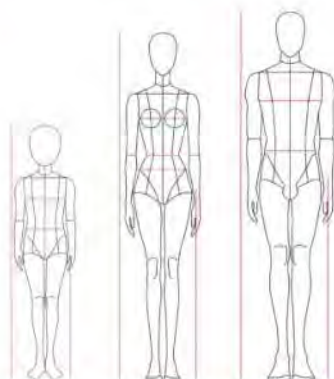

FIT TYPES

LOOSE FIT: A roomier and relaxed fit, styles might have a longer length than a standard fit.

STANDARD FIT: Not too tight, not too loose. Standard fitting apparel will fit over mid-layers without restricting movement.

SLIM FIT: Athletic fit, close to the body, allows the use of a baselayer when required. Ergonomically designed, performs with the body and doesn't restrict movement.

TIGHT FIT: Garment will fit the body like a second skin.

ABOUT SIZING

Sizing inconsistencies can be attributed to a number of factors and vary according to the different fabrics and cuts in our range. Our Teamwear collection is available in four fits across the entire apparel line. Each is designed to meet different needs for movement, protection and versatility depending on the activity.

HOW TO FIND YOUR SIZE

The Clothing size chart is set up in a table. One axis will lay out the size, and the other will be the measurements in inches and centimetres. Look at the row/columns that best correspond with your measurements and you'll be able to identify your size.

IF YOU ARE BETWEEN TWO SIZES

It's up to you. If you like a tight fit? Go for the smaller size. If you're a fan of a loose fit, then go for a slightly larger size.

HOW TO MEASURE YOUR BODY

CHEST: Place one end of the tape measure at the fullest part of your bust and wrap it around your body to get the measurement, keeping the tape parallel to the floor.

WAIST: Place one end of the tape measure at your natural waist, you want to find the narrowest part of your waist. Don't go up too far or too low to get an accurate measurement. Don't hold the tape too tight or your clothing will be hard to move in.

HIPS: Stand with your legs together and measure the fullest part of your hips. Be sure to go over your bottom as well. It might be challenging to keep the tape consistently level when you do it alone.

INSIDE LEG: The inseam is the distance of your inside leg measuring from the top of your inner thigh to your ankle. It is easiest to measure the inseam based on a well-fitting pair of pants. Measure from the crotch to the cuff on the inside seam of the leg. The number of inches, to the nearest 1/8", is the inseam length. It's best to measure your inseam with a pair of shoes on so that you can ensure the hem hits at the right point on your shoe.

FOOT SIZE CHART

UK SHOE [size]	12 - 5	4 - 6.5	7 - 11	11+
EU / US SIZE	31 - 36 / 1 - 4	37 - 39 / 5 - 7.5	40 - 45 / 8 - 12	45+ / 12+
SOCK	S	M	L	XL

YOUTH SIZE CHART

LABEL [yrs / eu]	HEIGHT [cms / ins]	CHEST [cms / ins]	WAIST [cms / ins]
5 - 6 / 116	110 - 119 / 43 - 47	58 - 62 / 23 - 24	54 - 56 / 21 - 22
7 - 8 / 128	119 - 131 / 47 - 52	62 - 66 / 24 - 26	56 - 58 / 22 - 23
9 - 10 / 140	131 - 143 / 52 - 56	66 - 72 / 26 - 28	58 - 62 / 23 - 24
11 - 12 / 152	143 - 155 / 56 - 61	72 - 78 / 28 - 30.5	62 - 66 / 24 - 26

MENS SIZE CHART

LABEL [size]	CHEST [cms / ins]	WAIST [cms / ins]	INSIDE LEG [cms / ins]
XXS	72 - 78 / 28 - 30.5	64 - 68 / 25 - 27	78 / 30.5
XS	78 - 86 / 30.5 - 34	68 - 74 / 27 - 29	78 / 30.5
S	86 - 94 / 34 - 37	74 - 82 / 29 - 32	80 / 31.5
M	94 - 102 / 37 - 40	82 - 90 / 32 - 35	80 / 31.5
L	102 - 107 / 40 - 42	90 - 98 / 35 - 39	82 / 32
XL	107 - 113 / 42 - 44.5	98 - 106 / 39 - 41.5	82 / 32
XXL	113 - 119 / 44.5 - 47	106 - 108 / 41.5 - 42.5	84 / 33
XXXL	119 - 125 / 47 - 49	72 - 78 / 28 - 30.5	84 / 33

WOMENS CONVERSIONS CHART

LABEL [size]	UK & AUS	EUROPE	US & CAN
XS	8	32	2
S	10	34 - 36	4 - 6
M	12	38 - 40	8 - 10
L	14	42 - 44	12 - 14
XL	16	46 - 48	16 - 18
XXL	18	50	20

WOMENS SIZE CHART