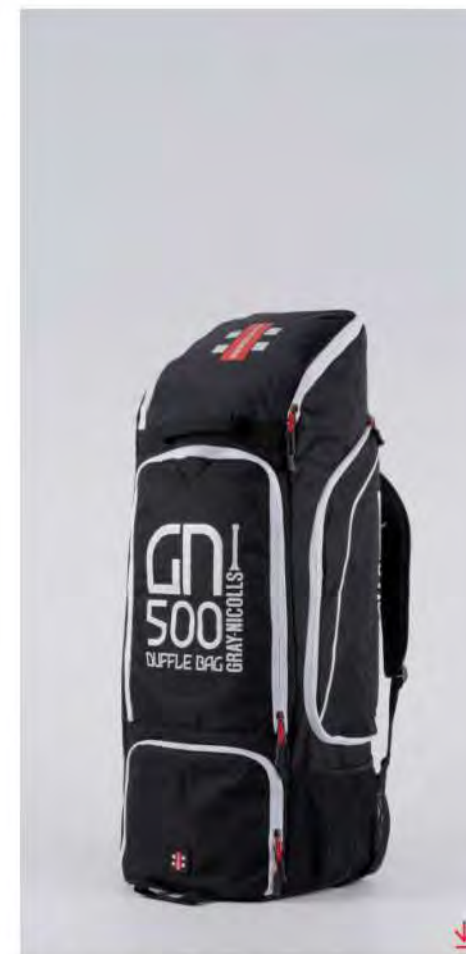

TEAM500 DUFFLE

Features: Improved storage.
Large main compartment.
Shoe and helmet storage.
Padded double strap design.
Side pockets.

Size: 88cms x 36cms x 34cms.

Colour Options: Black only.

Price: £64.99

5312000